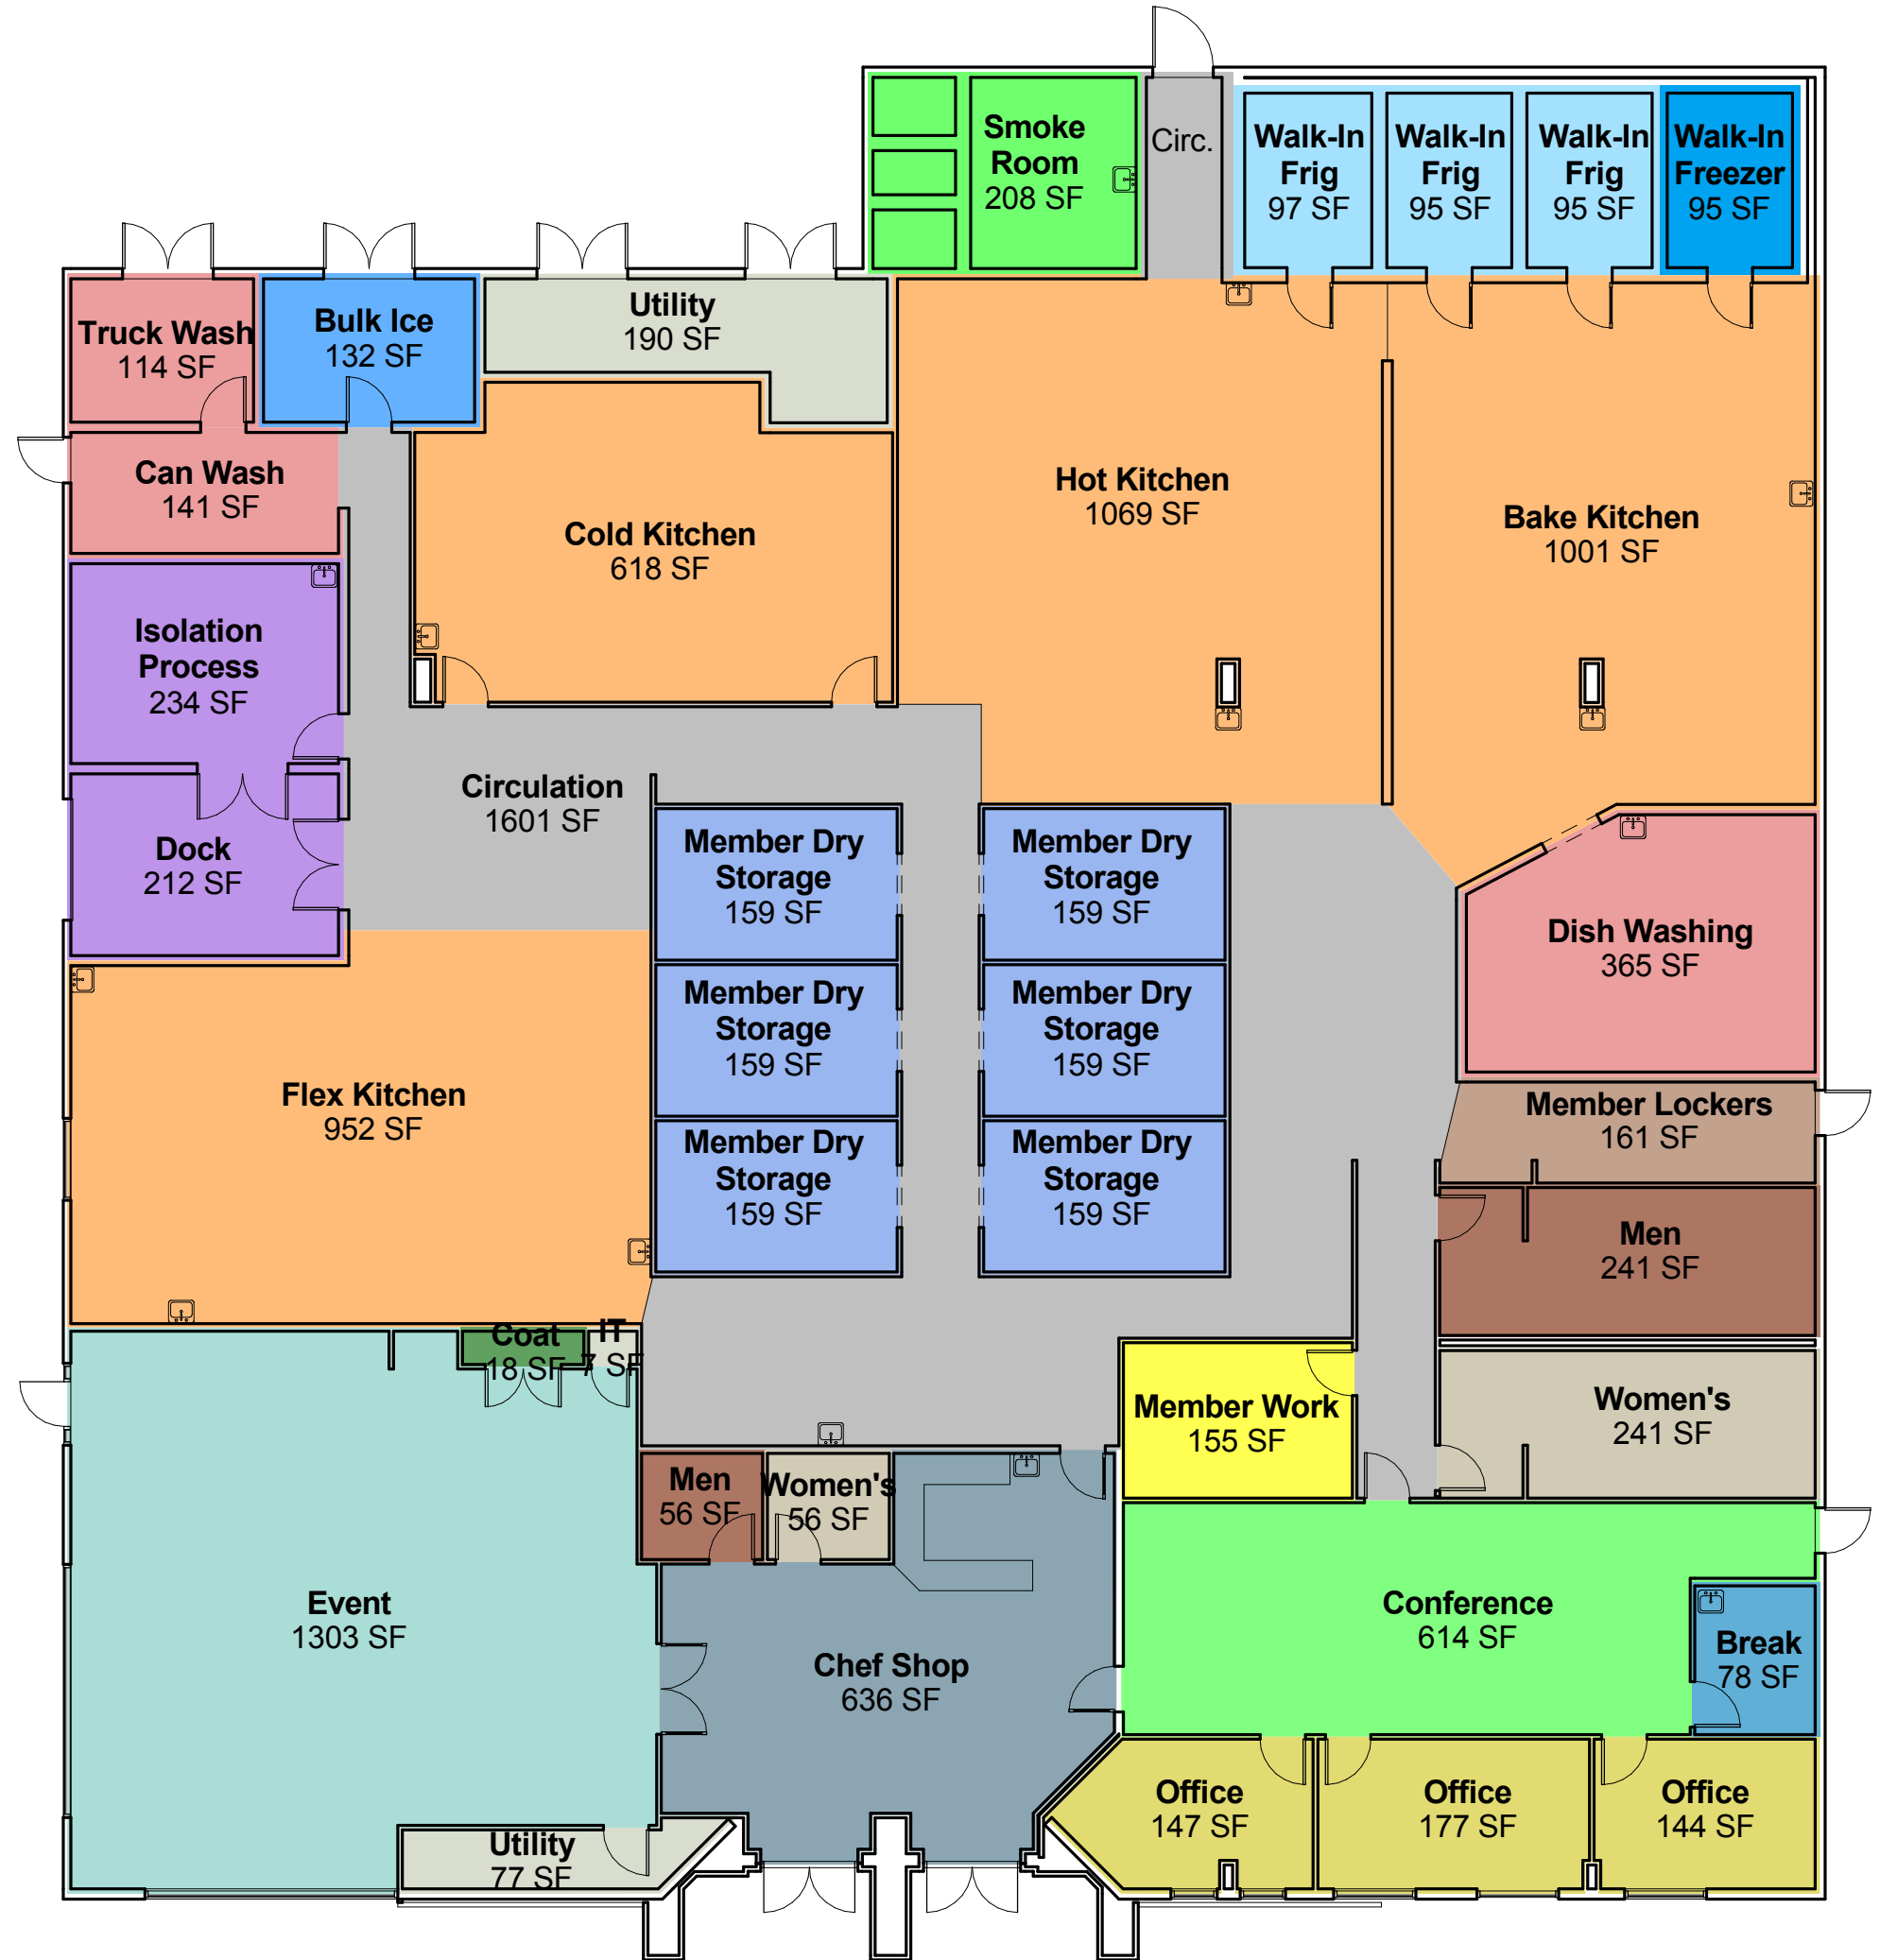

Restaurant Incubator Room Legend

Bake Kitchen	Coat	Hot Kitchen	Office
Break	Cold Kitchen	Isolation Process	Smoke Room
Bulk Ice	Conference	IT	Truck Wash
Can Wash	Dish Washing	Member Dry Storage	Utility
Chef Shop	Dock	Member Lockers	Walk-In Frig
Circ.	Event	Member Work	Walk-In Freezer
Circulation	Flex Kitchen	Men	Women's

Room Schedule					
Name	Number	Area	Wall Finish	Floor Finish	Ceiling Finish
Chef Shop	1	636 SF			
Men	2	56 SF			
Women's	3	56 SF			
Event	4	1303 SF			
Conference	5	614 SF			
Office	6	147 SF			
Office	7	177 SF			
Office	8	144 SF			
Break	9	78 SF			
Member Work	10	155 SF			
Women's	11	241 SF			
Men	12	241 SF			
Member Lockers	13	161 SF			
Dish Washing	14	365 SF			
Bake Kitchen	15	1001 SF			
Walk-In Freezer	16	95 SF			
Walk-In Frig	17	95 SF			
Walk-In Frig	18	95 SF			
Walk-In Frig	19	97 SF			
Smoke Room	20	208 SF			
Hot Kitchen	21	1069 SF			
Member Dry Storage	22	159 SF			
Member Dry Storage	23	159 SF			
Member Dry Storage	24	159 SF			
Member Dry Storage	25	159 SF			
Member Dry Storage	26	159 SF			
Member Dry Storage	27	159 SF			
Cold Kitchen	28	618 SF			
Utility	29	190 SF			
Bulk Ice	30	132 SF			
Truck Wash	31	114 SF			
Can Wash	32	141 SF			
Isolation Process	33	234 SF			
Flex Kitchen	34	952 SF			
Dock	35	212 SF			
IT	36	7 SF			
Coat	37	18 SF			
Circulation	38	1601 SF			
Circ.	39	67 SF			
Utility	40	77 SF			
Grand total: 40		12350 SF			

4 Birdseye as Legend for Camera Angles

2 Event

3 Conference Room

1 Flex Kitchen