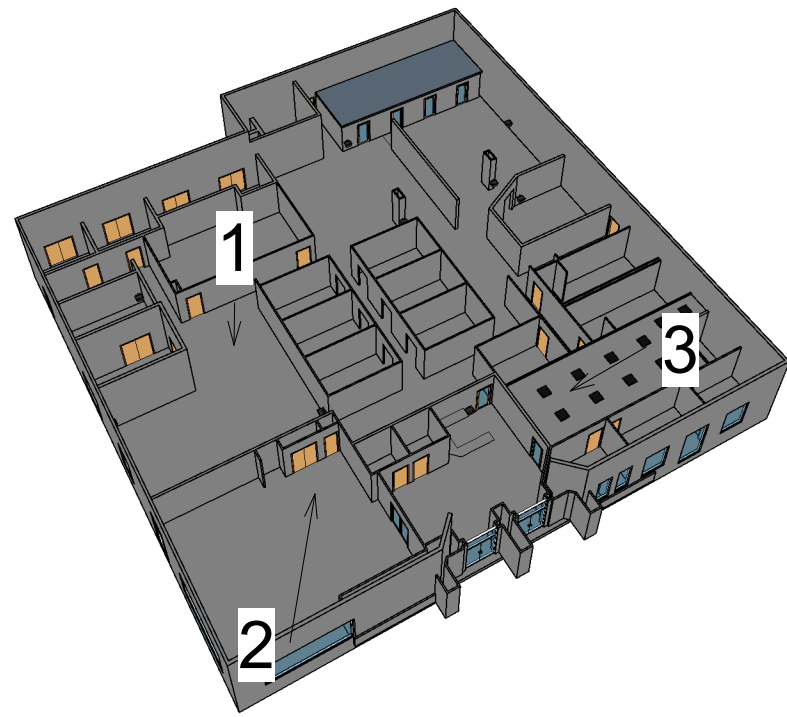

Restaurant Incubator Room Legend

Bake Kitchen	Coat	Hot Kitchen	Office
Break	Cold Kitchen	Isolation Process	Smoke Room
Bulk Ice	Conference	IT	Truck Wash
Can Wash	Dish Washing	Member Dry Storage	Utility
Chef Shop	Dock	Member Lockers	Walk-In Frig
Circ.	Event	Member Work	Walk-In Freezer
Circulation	Flex Kitchen	Men	Women's

Room Schedule					
Name	Number	Area	Wall Finish	Floor Finish	Ceiling Finish
Chef Shop	1	636 SF			
Men	2	56 SF			
Women's	3	56 SF			
Event	4	1303 SF			
Conference	5	614 SF			
Office	6	147 SF			
Office	7	177 SF			
Office	8	144 SF			
Break	9	78 SF			
Member Work	10	155 SF			
Women's	11	241 SF			
Men	12	241 SF			
Member Lockers	13	161 SF			
Dish Washing	14	365 SF			
Bake Kitchen	15	1001 SF			
Walk-In Freezer	16	95 SF			
Walk-In Frig	17	95 SF			
Walk-In Frig	18	95 SF			
Walk-In Frig	19	97 SF			
Smoke Room	20	208 SF			
Hot Kitchen	21	1069 SF			
Member Dry Storage	22	159 SF			
Member Dry Storage	23	159 SF			
Member Dry Storage	24	159 SF			
Member Dry Storage	25	159 SF			
Member Dry Storage	26	159 SF			
Member Dry Storage	27	159 SF			
Cold Kitchen	28	618 SF			
Utility	29	190 SF			
Bulk Ice	30	132 SF			
Truck Wash	31	114 SF			
Can Wash	32	141 SF			
Isolation Process	33	234 SF			
Flex Kitchen	34	952 SF			
Dock	35	212 SF			
IT	36	7 SF			
Coat	37	18 SF			
Circulation	38	1601 SF			
Circ.	39	67 SF			
Utility	40	77 SF			
Grand total: 40		12350 SF			

4 Birdseye as Legend for Camera Angles

2 Event

3 Conference Room

1 Flex Kitchen